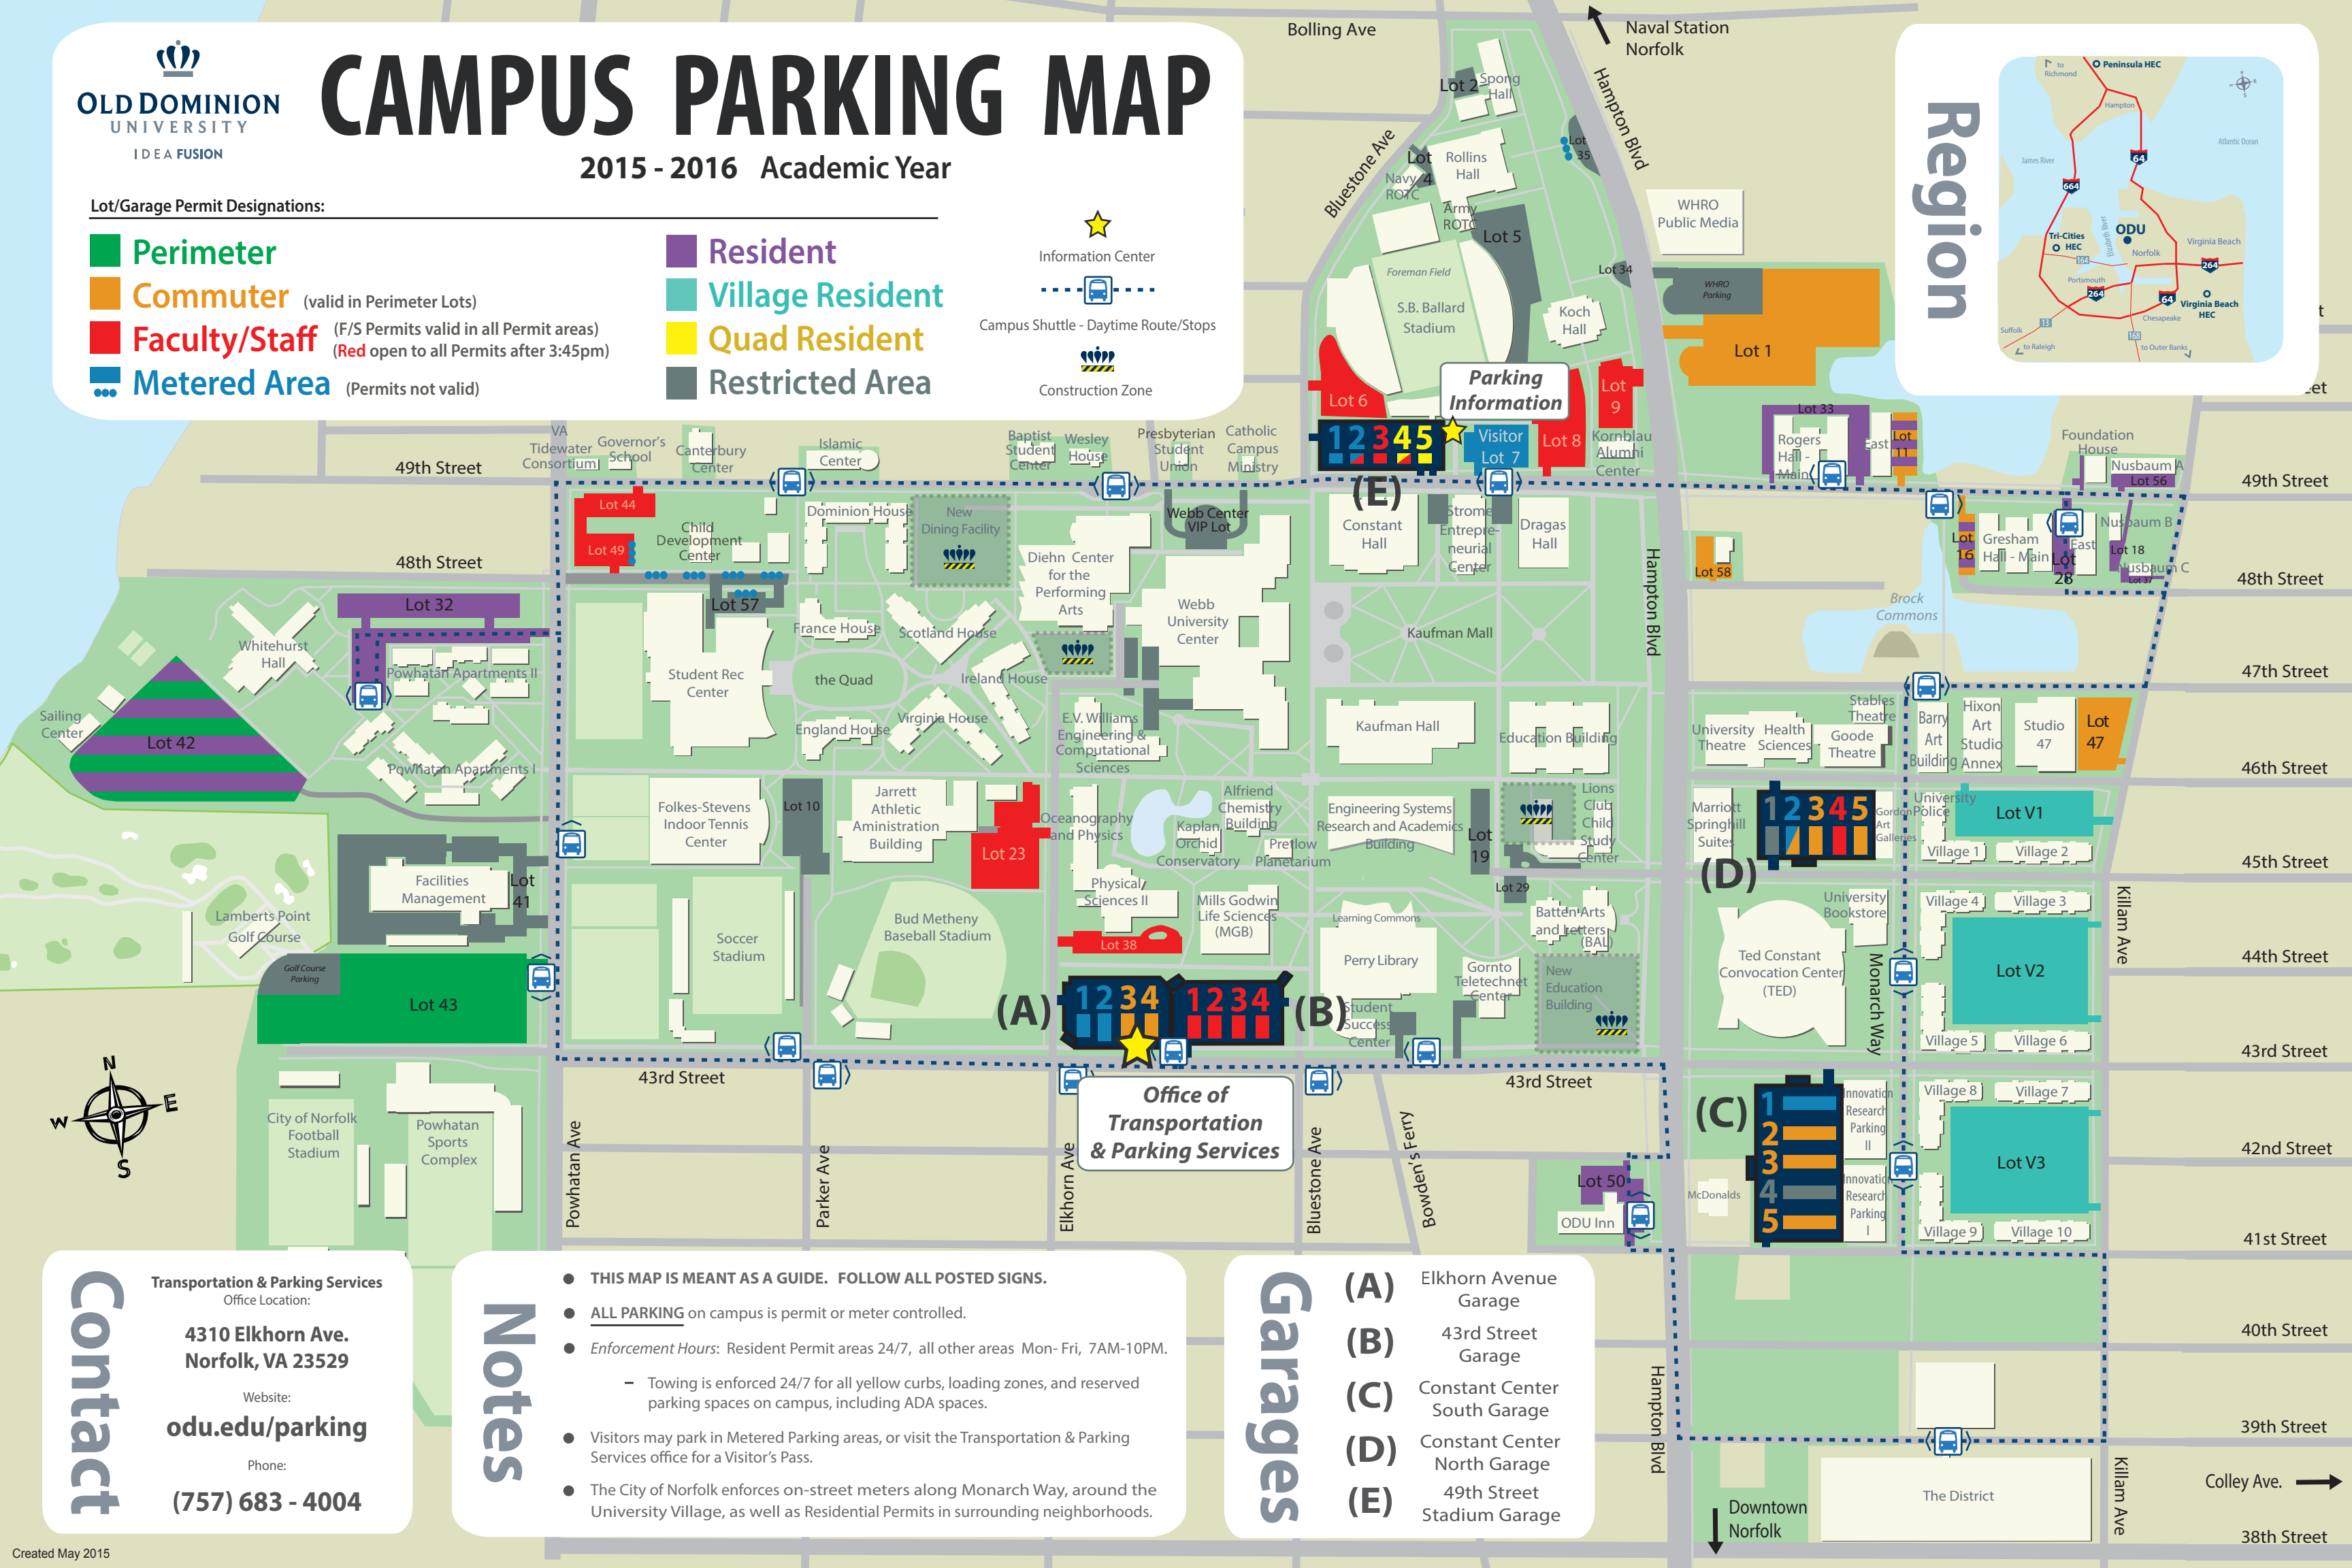

CAMPUS PARKING MAP

2015 - 2016 Academic Year

Lot/Garage Permit Designations:

- **Perimeter**
- **Commuter** (valid in Perimeter Lots)
- **Faculty/Staff** (F/S Permits valid in all Permit areas)
(Red open to all Permits after 3:45pm)
- **Metered Area** (Permits not valid)
- **Resident**
- **Village Resident**
- **Quad Resident**
- **Restricted Area**

- ★ Information Center
- ⋯ Campus Shuttle - Daytime Route/Stops
- ⚠ Construction Zone

Contact

Transportation & Parking Services
Office Location:
4310 Elkhorn Ave.
Norfolk, VA 23529

Website:
odu.edu/parking

Phone:
(757) 683 - 4004

- Notes**
- **THIS MAP IS MEANT AS A GUIDE. FOLLOW ALL POSTED SIGNS.**
 - **ALL PARKING** on campus is permit or meter controlled.
 - **Enforcement Hours:** Resident Permit areas 24/7, all other areas Mon- Fri, 7AM-10PM.
 - Towing is enforced 24/7 for all yellow curbs, loading zones, and reserved parking spaces on campus, including ADA spaces.
 - Visitors may park in Metered Parking areas, or visit the Transportation & Parking Services office for a Visitor's Pass.
 - The City of Norfolk enforces on-street meters along Monarch Way, around the University Village, as well as Residential Permits in surrounding neighborhoods.

- Garages**
- (A)** Elkhorn Avenue Garage
 - (B)** 43rd Street Garage
 - (C)** Constant Center South Garage
 - (D)** Constant Center North Garage
 - (E)** 49th Street Stadium Garage